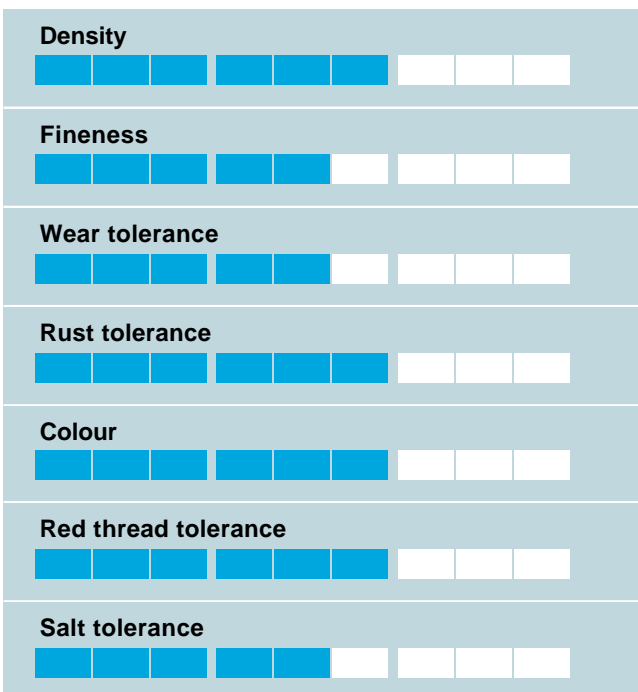

TROYA

Lolium perenne

Perennial ryegrass

Good wear tolerance and early spring green up

- Good winter colour
- Universal variety
- High score for wear tolerance
- Good ground cover

Ratings

Good wear tolerance

TROYA has strong characters in the typical performance of a Perennial Ryegrass turf variety.

Good wear tolerance and good amenity quality in terms of turf density and good winter growth and aspect. It has a nice and fresh green appearance during winter. The summer colour is mid green.

Good winter growth

TROYA is a good sport type variety with a high score in Germany for its wear tolerance. Combined with the good winter growth, TROYA is the variety to select - also when there are sports activities to serve during winter.