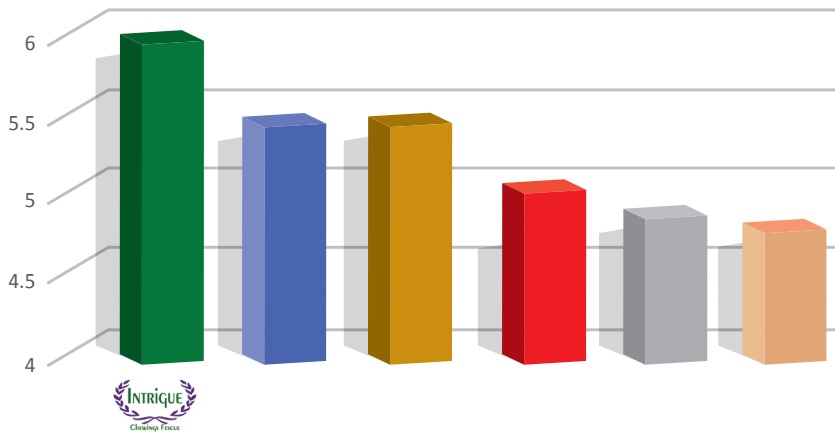

Low Maintenance Grass For Seed Mixes

Intrigue EWS Chewings Fescue is a leading choice in the rebirth of sustainable grasses for multiple use areas.

Intrigue EWS (enhanced weed suppression) is highly endophytic for improved performance under stressful conditions as well as allelopathic qualities that resist weed overgrowth. This advanced grass maintains the benefits of Chewings Fescue while also exhibiting top ratings in sun, shade and drought tolerance.

Call your **TMI** representative about this low maintenance grass seed, perfect for low maintenance – limited fertilization and irrigation – conditions.

Intrigue is well suited for seed mixes intended for landscaping, and golf courses.

Chewings Fescues have long been known for their fine leaf texture and to be among the most shade and drought tolerant of the cool season grasses. Chewings Fescues require less frequent mowing than ryegrass, tall fescue or Kentucky bluegrass, and perform well in low fertility areas such as golf course roughs. Intrigue is highly endophytic for improved performance under stressful conditions.

Intrigue EWS distinguished itself in trials with high marks among Fineleaf Fescues for quality, and particularly color:

Field studies conducted by NTEP, as reported by Cornell University, showed **Intrigue EWS** to be consistently more weed suppressive than many other fine-leaf fescues evaluated. This means that **Intrigue EWS** be recommended for use in low maintenance turf settings in the northeastern United States due to its aesthetic appeal and limited weed infestation in circumstances where herbicides are not applied.