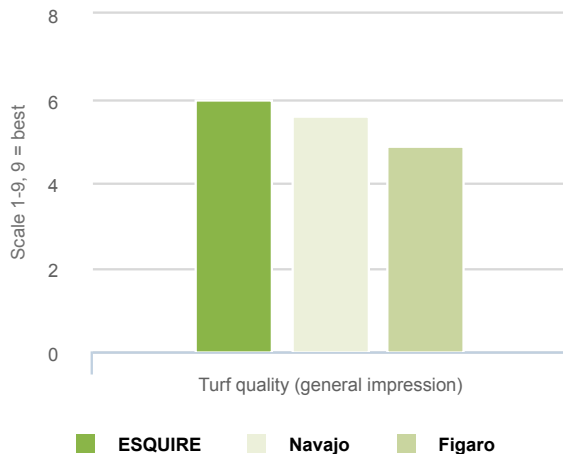

Multi-Resistant

ESQUIRE resists well to winter damage and is tolerant to the majority of diseases of importance in the European Union and in North America; rusts, leaf spot, red thread and dollar spot.

First Out of Starting-Blocs

ESQUIRE takes off very early in spring with an impressive density. This explains also a very good wear tolerance. This is combined with good summer appearance and leaf fineness above average.

Turf quality

Source: NTEP USA

Spring greenup

Source: NTEP USA