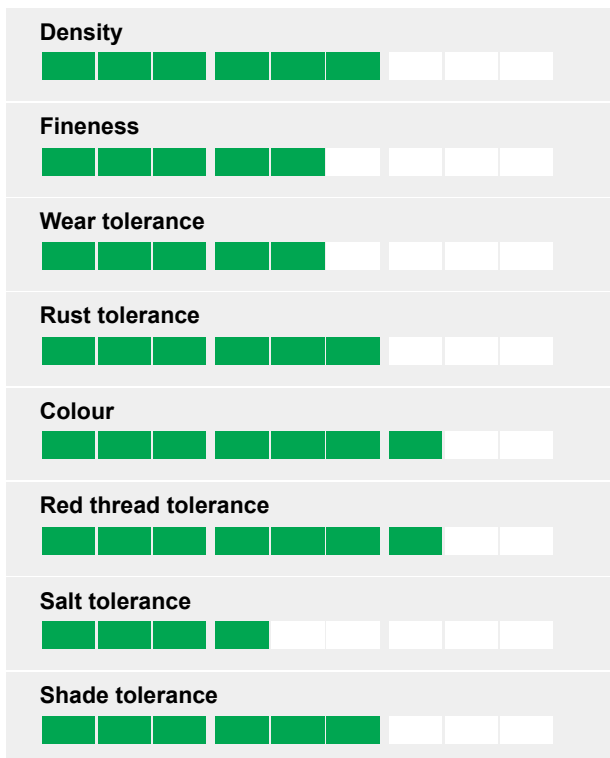

Perennial ryegrass

Convincing by Performance!

- Dark green colour
- Multi-resistant
- Very fast in establishment
- Combining density and wear tolerance

Ratings

Brilliant Future

ESQUIRE is one of the few varieties needing hardly any promotion. Since we started dispatching of seed for private trials we have had a very high positive feedback. Esquire's "field" performance is highly convincing!

Multi-Resistant

ESQUIRE resists well to winter damage and is tolerant to the majority of diseases of importance in the European Union and in North America; rusts, leaf spot, red thread and dollar spot.

First Out of Starting-Blocs

ESQUIRE takes off very early in spring with an impressive density. This explains also a very good wear tolerance. This is combined with good summer appearance and leaf fineness above average.

Turf quality

Source: NTEP USA

Spring greenup

Source: NTEP USA