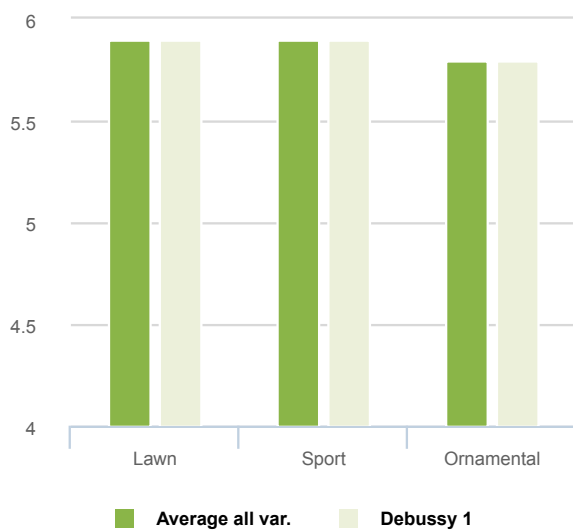

### One of the most dark green varieties available

The score of 8.6 on a scale from 1 to 9 ranks Debussy 1 as one of the most dark green varieties ever bred.

### Fine leaves and dense turf

With finer leaves and high density Debussy 1 clearly belongs to the new generation of tall fescues gathering nice appearance and rusticity.

### Index for Lawn, Sport and Ornamental use

Source: GEVES Bulletin Gazon 2007 (France)

1-9, 9 = best