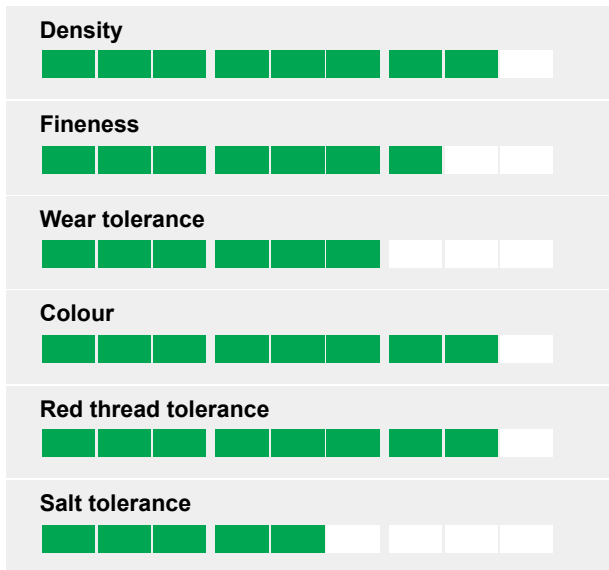

### Tall fescue

Fine leaved, very dark variety

- Very dark green colour
- High rust tolerance
- Fine leaves
- Good shoot density

### Ratings

### One of the most dark green varieties available

The score of 8.6 on a scale from 1 to 9 ranks Debussy 1 as one of the most dark green varieties ever bred.

### Rust and leaf spot tolerance, Colour

Source: GEVES Bulletin Gazon 2007 (France)

1-9, 9 = better/darker