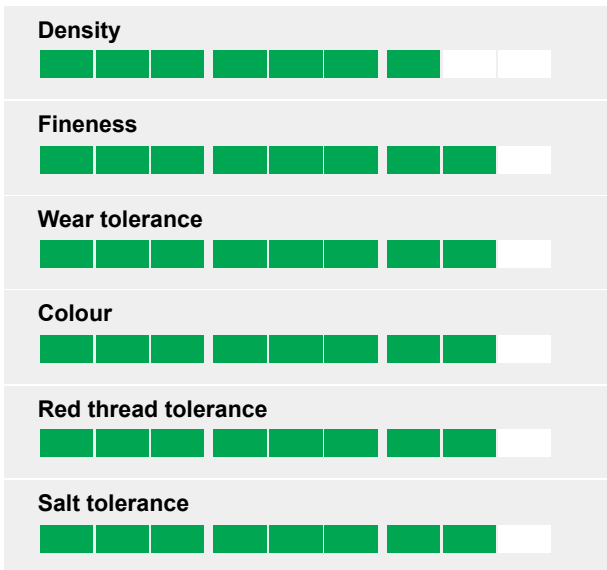

Tall fescue

A healthy sports type

- High wear tolerance
- Nice dark green color
- Disease infection what is that?
- Fine leaved

Ratings

Well prepared for a sports tackle

A nice high quality turf-type with dark green color. Foxhound delivers all you need in turf tall fescues. In NTEP trials as well as in French turf trials it showed high quality in criteria's like sport performance and wear tolerance.

Always looks nice and vigorous

Outstanding is the infection resistance of Foxhound against all kinds of diseases like brown patch and Pythium or red thread. With high scores in several trials Foxhound staid healthy and took advantage of the nice summer and winter appearance.

Performance in France

Source: Geves 2017 (France)

Scale: 1-9, 9 = best/darkest