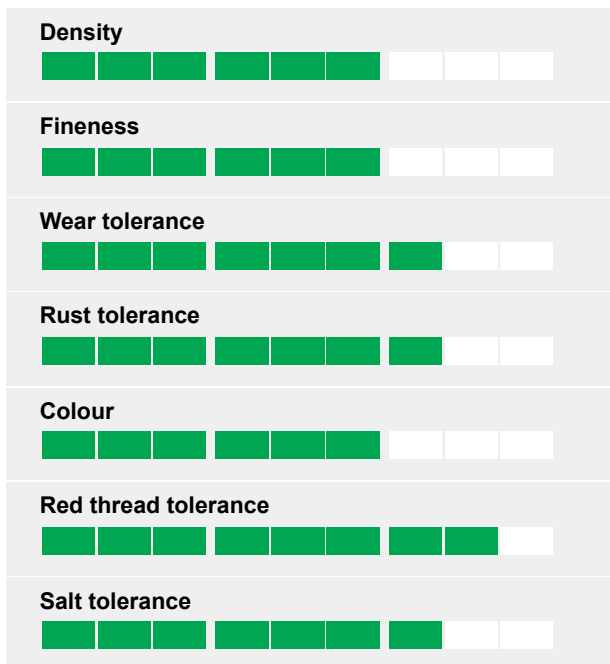

Kentucky bluegrass

Superb rust resistance and attractive dark green colour

- Perfect for tall fescue mixtures
- High wear tolerance
- Darker green colour
- Medium-large leaves and density

Ratings

Excellent mixture component

MIRACLE has medium density and the leaves are quite large. This fits very well with many tall fescues and the rather dark leaf colour allows to pick out perfect partners for mixtures in warmer regions. The rather aggressive growth allows also to compete in mixtures with perennial ryegrass.

Very high rust resistance

The high resistance to rusts is very appreciable in *Poa pratensis*. As the species has apomictic behaviour in seed production means that all plants in a variety are almost identical from a genetical point of view and will all show symptoms in case of lack of resistance.