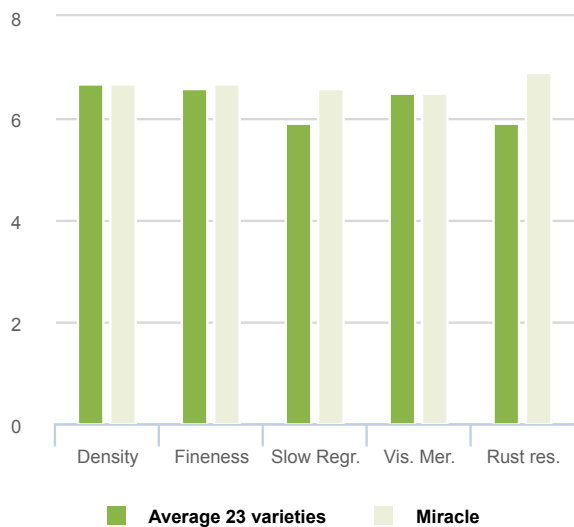

Performance for Lawn Use

Source: STRI Table L2 2008 (Lawn Use)