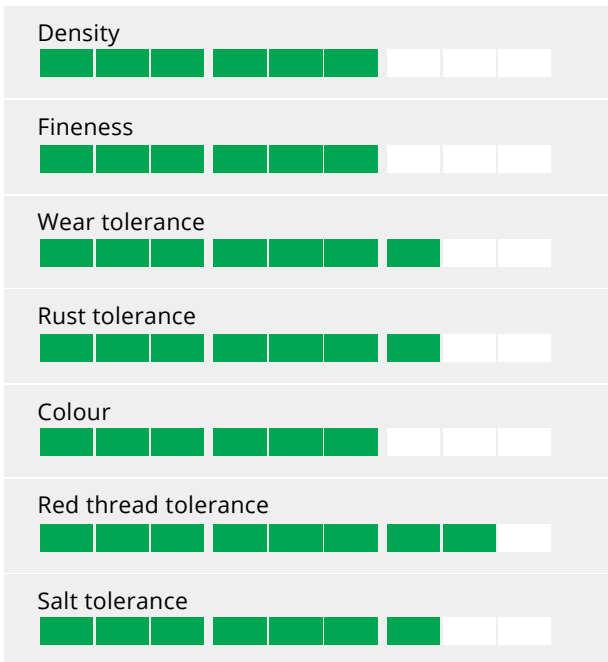

Performance of ASPIRE in NTEP (USA)

Source: NTEP 2010 sowing 2011 data. Scale 1-9, 9 = best or % recovery

Variety	Mean Grey Leaf Spot	Variety	Percent Recovery After Wear	Variety	Mean Quality Overseeding
Aspire	7,	Aspire	80,	Aspire	7,
Fiesta 4	1	Palmer V	7	Palmer V	9
Palmer V	5,	Pangea GLR	77,	Fiesta 4	7,
	0		0		7
	4,		76,		7,
	6		7		6

Kentucky bluegrass

Superb rust resistance and attractive dark green colour

- Perfect for tall fescue mixtures
- High wear tolerance
- Darker green colour
- Medium-large leaves and density

Ratings

Excellent mixture component