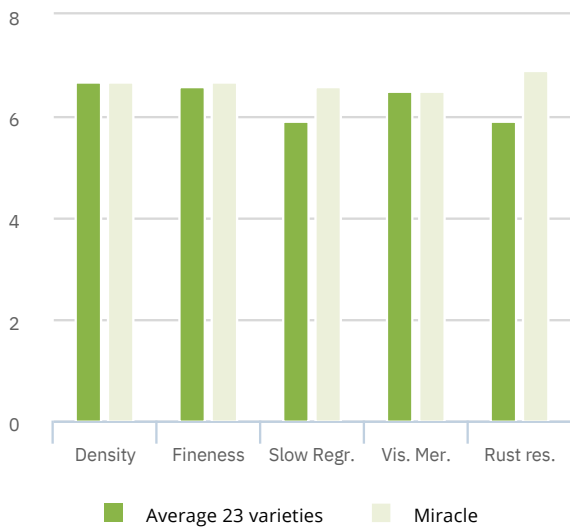

Performance for Lawn Use

Source: STRI Table L2 2008 (Lawn Use)