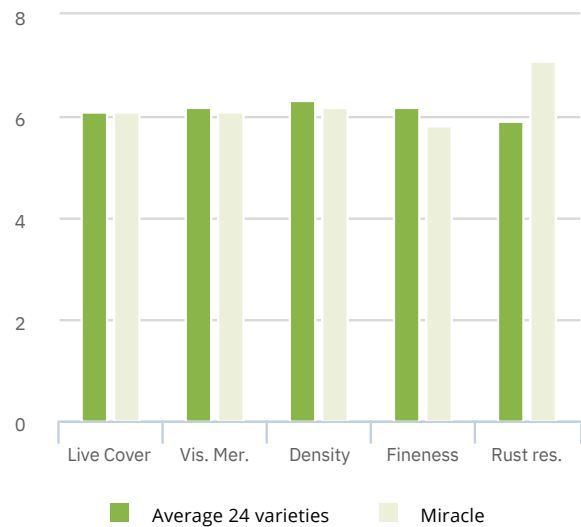

MIRACLE has medium density and the leaves are quite large. This fits very well with many tall fescues and the rather dark leaf colour allows to pick out perfect partners for mixtures in warmer regions. The rather aggressive growth allows also to compete in mixtures with perennial ryegrass.

Very high rust resistance

The high resistance to rusts is very appreciable in *Poa pratensis*. As the species has apomictic behaviour in seed production means that all plants in a variety are almost identical from a genetical point of view and will all show symptoms in case of lack of resistance.

Performance for Lawn Use

Source: STRI Table L2 2008 (Lawn Use)

Performance for Sport Use

Source: STRI Table S2 2008 (Sport Use)

Resilient Ryegrass For High Traffic Use

Pizzazz 2 GLR Turf Type Perennial Ryegrass was selected from maternal progenies of 16 clones, half of which were from the original Pizzazz variety, and half were from an Eastern European collection of extremely grey leaf spot resistant clones.