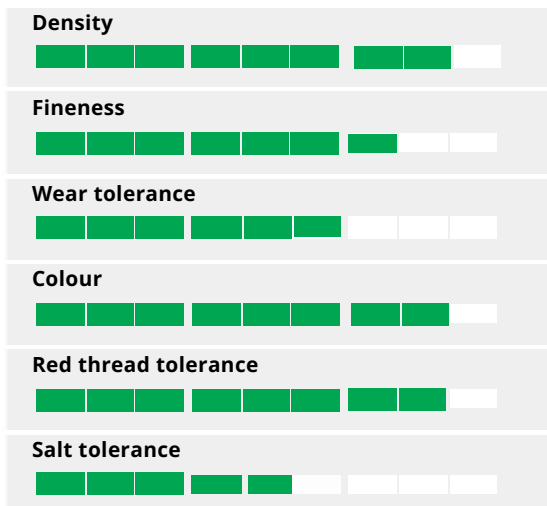

Tall fescue

Fine leaved, very dark variety

- Very dark green colour
- High rust tolerance
- Fine leaves
- Good shoot density

Ratings

One of the most dark green varieties available

The score of 8.6 on a scale from 1 to 9 ranks Debussy 1 as one of the most dark green varieties ever bred.

Fine leaves and dense turf

With finer leaves and high density Debussy 1 clearly belongs to the new generation of tall fescues gathering nice appearance and rusticity.

Good tolerance to all common diseases

Source: GEVES Bulletin Gazon 2007 (France)
1-9, 9 = best

Rust and leaf spot tolerance, Colour

Source: GEVES Bulletin Gazon 2007 (France)
1-9, 9 = better/darker

DLF, Ny Oestergade 9, 4000 Roskilde, Denmark, Tel: +45 46 330 300, E-mail: dlf@dlf.com