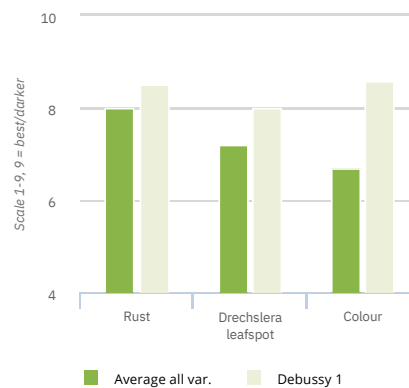

Tall fescue

Fine leaved, very dark variety

- Very dark green colour
- High rust tolerance
- Fine leaves
- Good shoot density

Ratings

One of the most dark green varieties available

The score of 8.6 on a scale from 1 to 9 ranks Debussy 1 as one of the most dark green varieties ever bred.

Fine leaves and dense turf

With finer leaves and high density Debussy 1 clearly belongs to the new generation of tall fescues gathering nice appearance and rusticity.

Good tolerance to all common diseases

The investment in Debussy 1 pays back for long time due to high persistency and good preservation of visual impression with high disease resistance and wear tolerance.

Index for Lawn, Sport and Ornamental use

Source: GEVES Bulletin Gazon 2007 (France)
1-9, 9 = best

Rust and leaf spot tolerance, Colour

Source: GEVES Bulletin Gazon 2007 (France)
1-9, 9 = better/darker

DLF, Ny Oestergade 9, 4000 Roskilde, Denmark, Tel: +45 46 330 300, E-mail: dlf@dlf.com