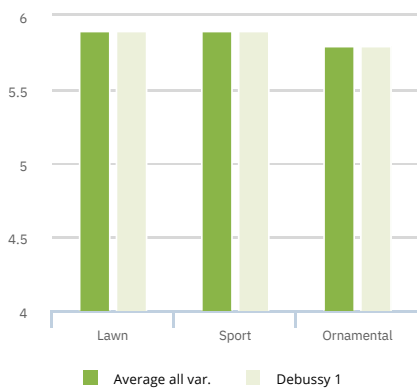

Index for Lawn, Sport and Ornamental use

Source: GEVES Bulletin Gazon 2007 (France)
1-9, 9 = best