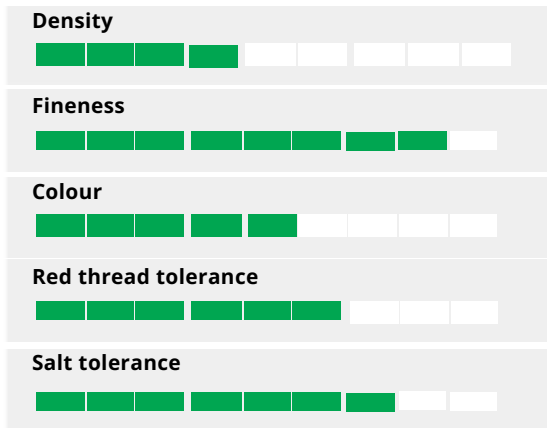

### Strong creeping red fescue

Maximal Benefit!

- Medium green colour
- Very good disease resistance
- Stress tolerant
- Very nice overall appearance

### Ratings

### High stress tolerance

Highly stress tolerant variety with an intermediate ranking on RSM as well as on the STRI list.

The disease resistance of MAXIMA 1 is exceptionally good as the results from Bingly show. The figures from RSM underline the flexible use of MAXIMA 1.

### Nice Appearance throughout the Whole Year

The general aspect of MAXIMA 1 is very stable over summer as well as in winter and rated good at BSA trials.