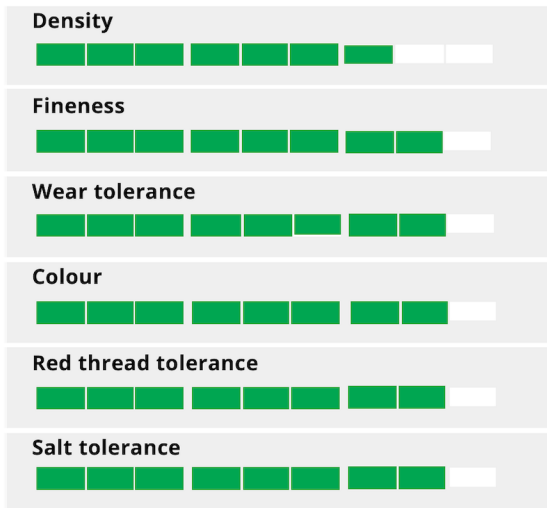

Tall fescue

A healthy sports type

- High wear tolerance
- Nice dark green color
- Disease infection what is that?
- Fine leaved

Ratings

Well prepared for a sports tackle

A nice high quality turf-type with dark green color. Foxhound delivers all you need in turf tall fescues. In NTEP trials as well as in French turf trials it showed high quality in criteria's like sport performance and wear tolerance.

Always looks nice and vigorous

Outstanding is the infection resistance of Foxhound against all kinds of diseases like brown patch and Pythium or red thread. With high scores in several trials Foxhound staid healthy and took advantage of the nice summer and winter appearance.