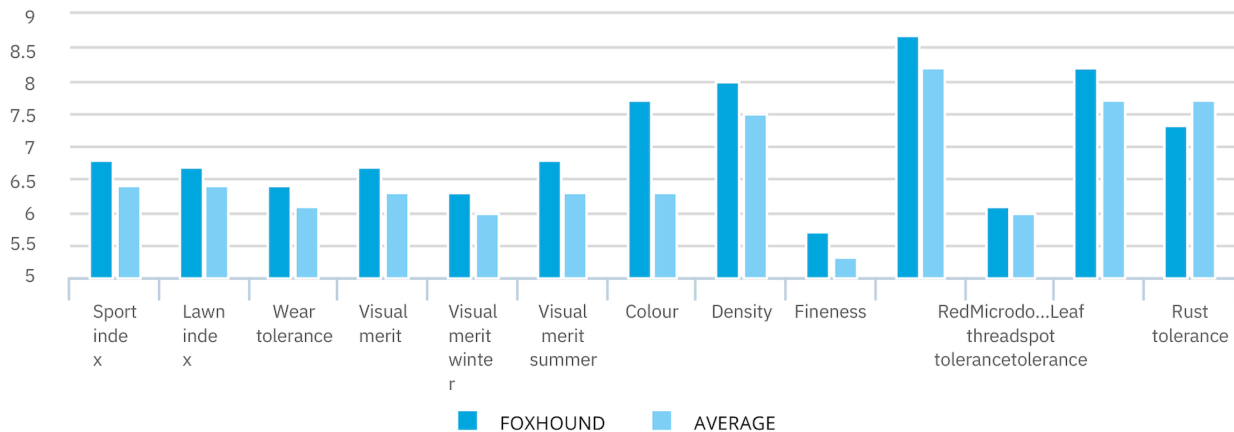

Performance in France

Source: Geves 2017 (France)

Scale: 1-9, 9 = best/darkest