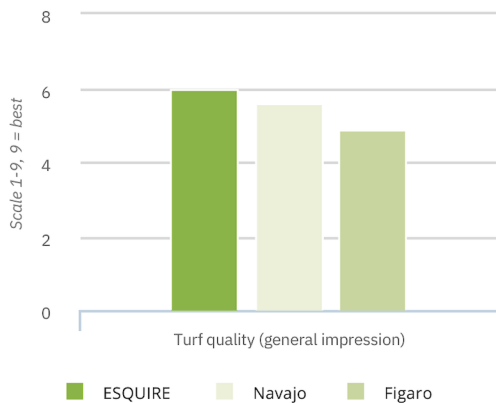

### Multi-Resistant

ESQUIRE resists well to winter damage and is tolerant to the majority of diseases of importance in the European Union and in North America; rusts, leaf spot, red thread and dollar spot.

### First Out of Starting-Blocs

ESQUIRE takes off very early in spring with an impressive density. This explains also a very good wear tolerance. This is combined with good summer appearance and leaf fineness above average.

### Turf quality

Source: NTEP USA