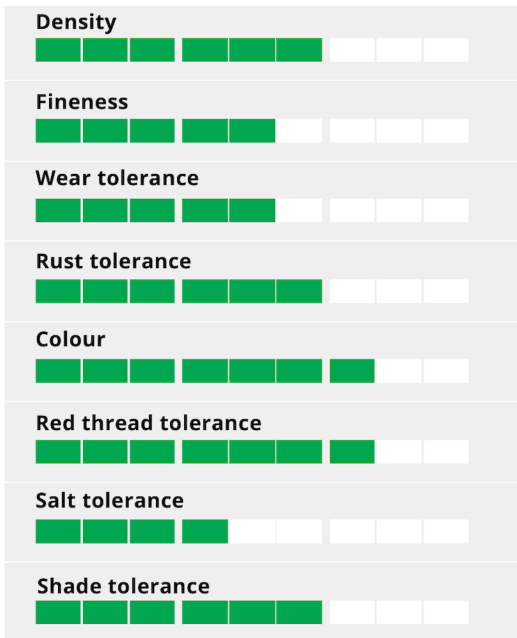

### Perennial ryegrass

Convincing by Performance!

- Dark green colour
- Multi-resistant
- Very fast in establishment
- Combining density and wear tolerance

### Ratings

### First Out of Starting-Blocs

ESQUIRE takes off very early in spring with an impressive density. This explains also a very good wear tolerance. This is combined with good summer appearance and leaf fineness above average.