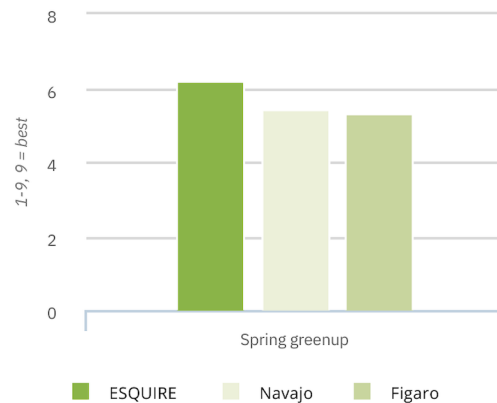

Spring greenup

Source: NTEP USA

DLF, Ny Oestergade 9, 4000 Roskilde, Denmark, Tel: +45 46 330 300, E-mail: dlf@dlf.com