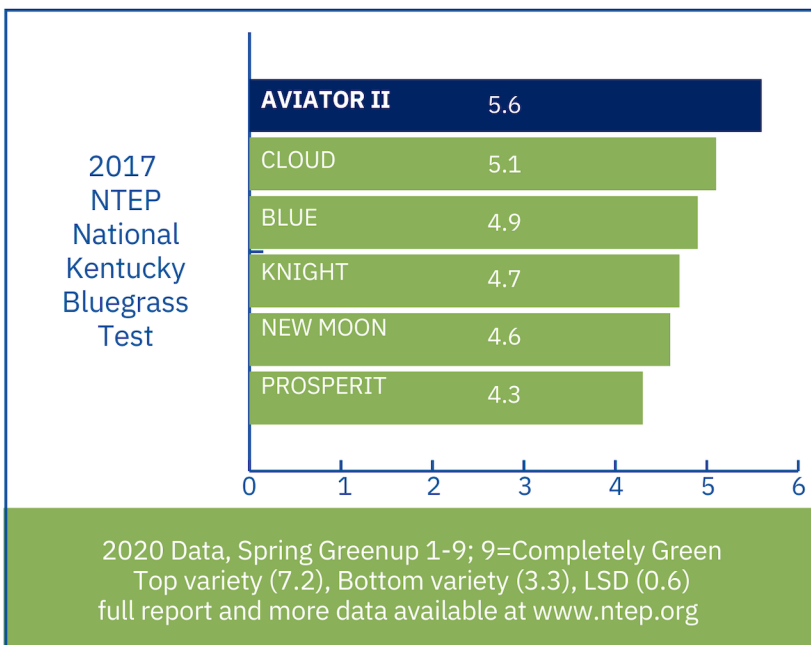

187405 S. Plymouth Ind. Rd.
PO Box 66
Plymouth, WA 99346
Phone: 509.783.4052
Fax: 509.783.4056
www.columbiariverseed.com