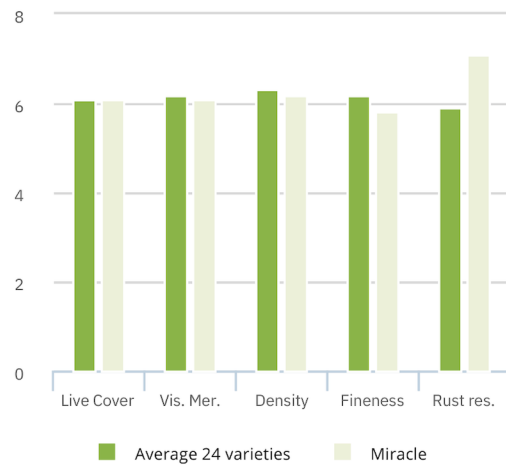

Performance for Sport Use

Source: STRI Table S2 2008 (Sport Use)

DLF, Ny Oestergade 9, 4000 Roskilde, Denmark, Tel: +45 46 330 300, E-mail: dlf@dlf.com