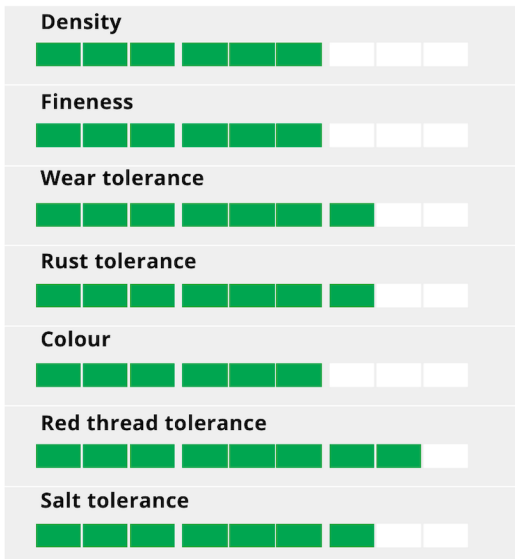

Kentucky bluegrass

Superb rust resistance and attractive dark green colour

- Perfect for tall fescue mixtures
- High wear tolerance
- Darker green colour
- Medium-large leaves and density

Ratings

Excellent mixture component

MIRACLE has medium density and the leaves are quite large. This fits very well with many tall fescues and the rather dark leaf colour allows to pick out perfect partners for mixtures in warmer regions. The rather aggressive growth allows also to compete in mixtures with perennial ryegrass.

Very high rust resistance

The high resistance to rusts is very appreciable in Poa pratensis. As the species has apomictic behaviour in seed production means that all plants in a variety are almost identical from a genetical point of view and will all show symptoms in case of lack of resistance.